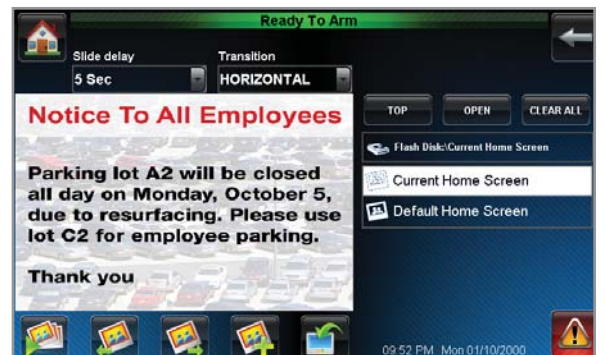

Slideshow Setup

SPECIFICATIONS

Physical

8.23" W x 5.59" H x 1.13" D

Wiring (Standard four-wire connection)

Black	Ground
Red	+12VDC (Aux Power)
Green	"Data in" to control panel
Yellow	"Data out" from control panel

Current Draw

Backlight OFF, Sound OFF	- 12V, 180mA
Backlight ON, Sound OFF	- 12V, 260mA
Backlight ON, Sound ON	- 12V, 305mA

ORDERING

6280W	White Color Graphic Touchscreen Keypad with Voice
6280S	Silver Color Graphic Touchscreen Keypad with Voice
6280WHD	White Color Graphic Touchscreen Keypad with Voice Demo Unit

For more information:

www.honeywell.com/security/hsc

Automation and Control Solutions

Honeywell Security & Communications
2 Corporate Center Dr. Suite 100
Melville, NY 11747
1.800.467.5875
www.honeywell.com

L/6280DLCD/D
October 2011
© 2011 Honeywell International Inc.

Honeywell